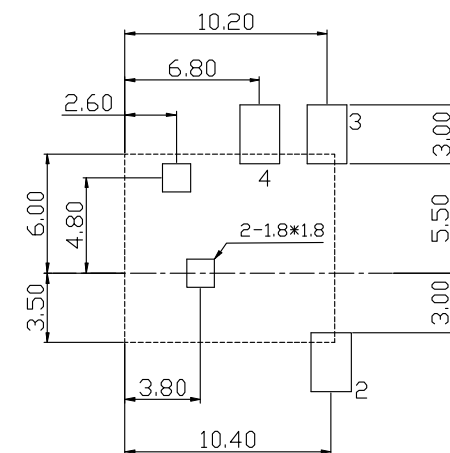

**SCHEMATIC**

HOLE LAYOUT

# DONGGUAN LANGDUN ELECTRONIC CO., LTD.

TITLE : DC POWER JACK

MODEL : DC-044D

UNIT : MM	DWN.	DATE
SCALE : 4 : 1	CHK'D	DATE
VERSION 01	APPD.	DATE

**TOLERANCE**  
 <math>\le 5\text{mm}</math>  $\pm 0.1$   
 > 5mm  $\pm 0.2$

**ANGLE TOL**  
 $\pm 2^\circ$

NO.	PART NAME	MATERIAL	QTY	FINISHING
5	TERMINAL C	BRASS STRIP	2	Ag PLATED
4	TERMINAL B	PBS STRIP	1	Ag PLATED
3	TERMINAL A	BRASS STRIP	2	Ag PLATED
2	PIN	BRASS	1	Ag PLATED
1	CASE	NYLON	1	BLACK